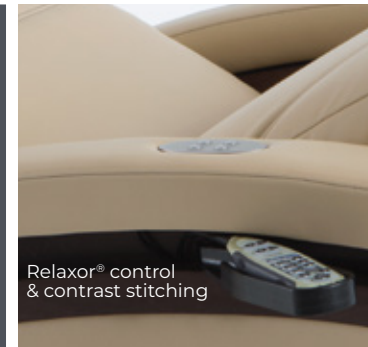

### Features

- Commercial grade, hand finished modern frame
- Variable zero gravity positioning for ultimate stress relief
- Marine grade Aqua™ upholstered cushions, filled with plush Strata™ memory cushioning and a Cloudfill™ Headpillow
- Premium double needle stitching
- Soft start-soft stop whisper quiet, UL listed motors
- Easy to use chair controls embedded in armrest
- 3 color selections:

### Options

- Available in other upholstery choices
- Comforting Relaxor® Heat/Massage option
- Refreshment side trays with optional cupholders
- Replacement cushions

Relaxor® control & contrast stitching

Easy to use chair controls embedded in armrest & contrast stitching

Optional removable refreshment sidetrays