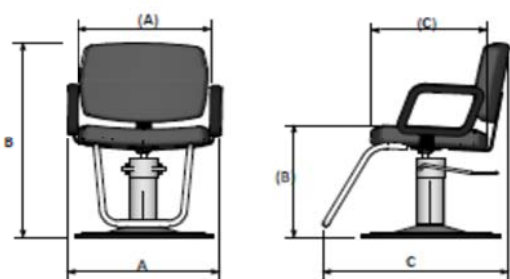

Parker Styling Chair

Part #: 618.0.G / 618.0.T / 618.0.T5

STANDARD FEATURES:

- 2 year Warranty on G hydraulic base w/ polished chrome baseplate
- Can upgrade to T or T Star base w/ 5 year warranty
- Loop footrest
- Premium-grade upholstery in Wallaby Black, Chocolate, Charcoal, Grey, or Scarlet
- Durable molded urethane arms

	616.0.G Styling
A Width Overall	25.75"
(A) Width between arms	22"
B Height overall	33"
(B) Height to seat cushion	19.5"
C Depth overall	32"
(C) Depth of seat cushion	19"
Lift height for base or cylinder	7"
Reclining back	No

SHIPPING INFORMATION

ADDITIONAL INFORMATION:

Ship Dimensions	26x26x25
Assembly Required	Some
Weight	70 LBS
# of Ship Pieces	1 box