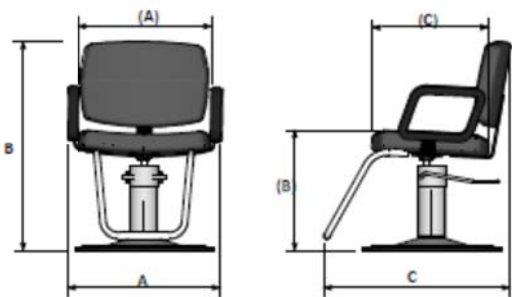

Aero Styling Chair

Part #: 606.0.G / 606.0.T / 606.0.T5

STANDARD FEATURES:

- 2 year Warranty on G hydraulic base w/ polished chrome baseplate
- Can upgrade to T or T Star base w/ 5 year warranty
- Loop footrest
- Premium-grade upholstery in Wallaby Black, Chocolate, Charcoal, Grey, or Scarlet
- 15" high back

	606.0.G Styling
A Width Overall	26"
(A) Width between arms	22"
B Height overall	35"
(B) Height to seat cushion	19.5"
C Depth overall	30"
(C) Depth of seat cushion	18"
Lift height for base or cylinder	7"
Reclining back	No

SHIPPING INFORMATION

ADDITIONAL INFORMATION:

Ship Dimensions	26x26x25
Assembly Required	Some
Weight	70 LBS
# of Ship Pieces	1 box